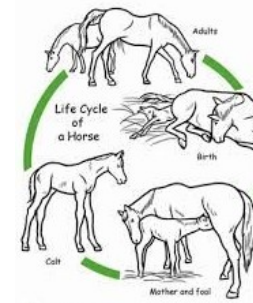

Life Cycles

Sexual and Asexual Reproduction

Vocabulary

bird	omnivore
fish	life cycle
amphibian	reproduction
reptile	movement
mammal	asexual
invertebrate	respiration
carnivore	sexual
herbivore	sensitivity

Geography: Key Knowledge

- The weather and climate can effect land use and food production.
- Different fruits and vegetables are grown depending on the location and climate.
- Certain foods can grow in specific countries and parts of the world based on the countries location in either the Northern and Southern hemisphere.
- The Tropic of Cancer is an imaginary latitude line above the equator, while the Tropic of Capricorn is an imaginary latitude line below the equator.